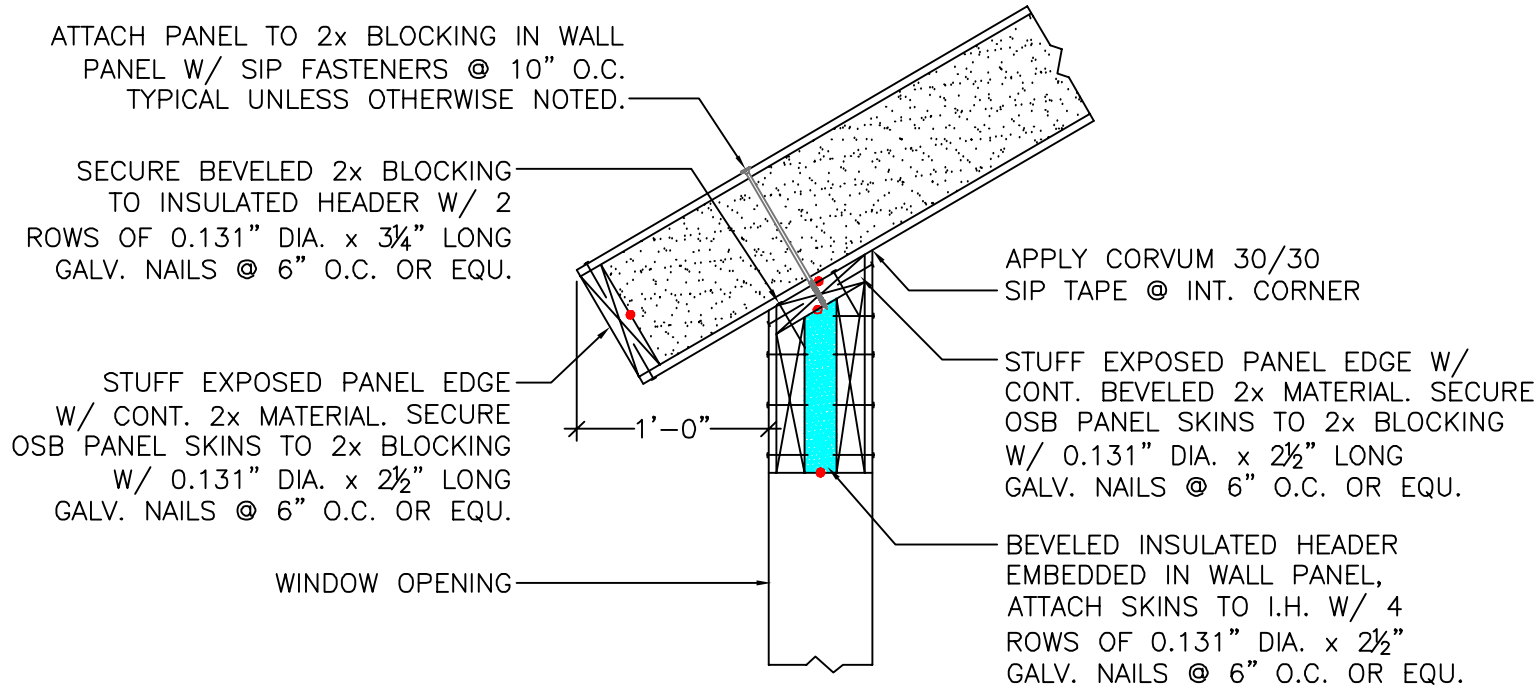

#27

ROUGH OPENING EDGE DETAIL W/ HEADER

NOTE: ALL RED DOTS - APPLY CONTINUOUS
3/8" DIA. BEAD OF MASTIC SEALANT
BETWEEN 2x MEMBER & PANEL FOAM.

PANEL ROUGH OPENING EDGE DETAIL W/ HEADER
SCALE: 1" = 1'-0"

Foard
P A N E L
i n c o r p o r a t e d
P.O. Box 185, West Chesterfield, NH 0346
(603) 256-8800