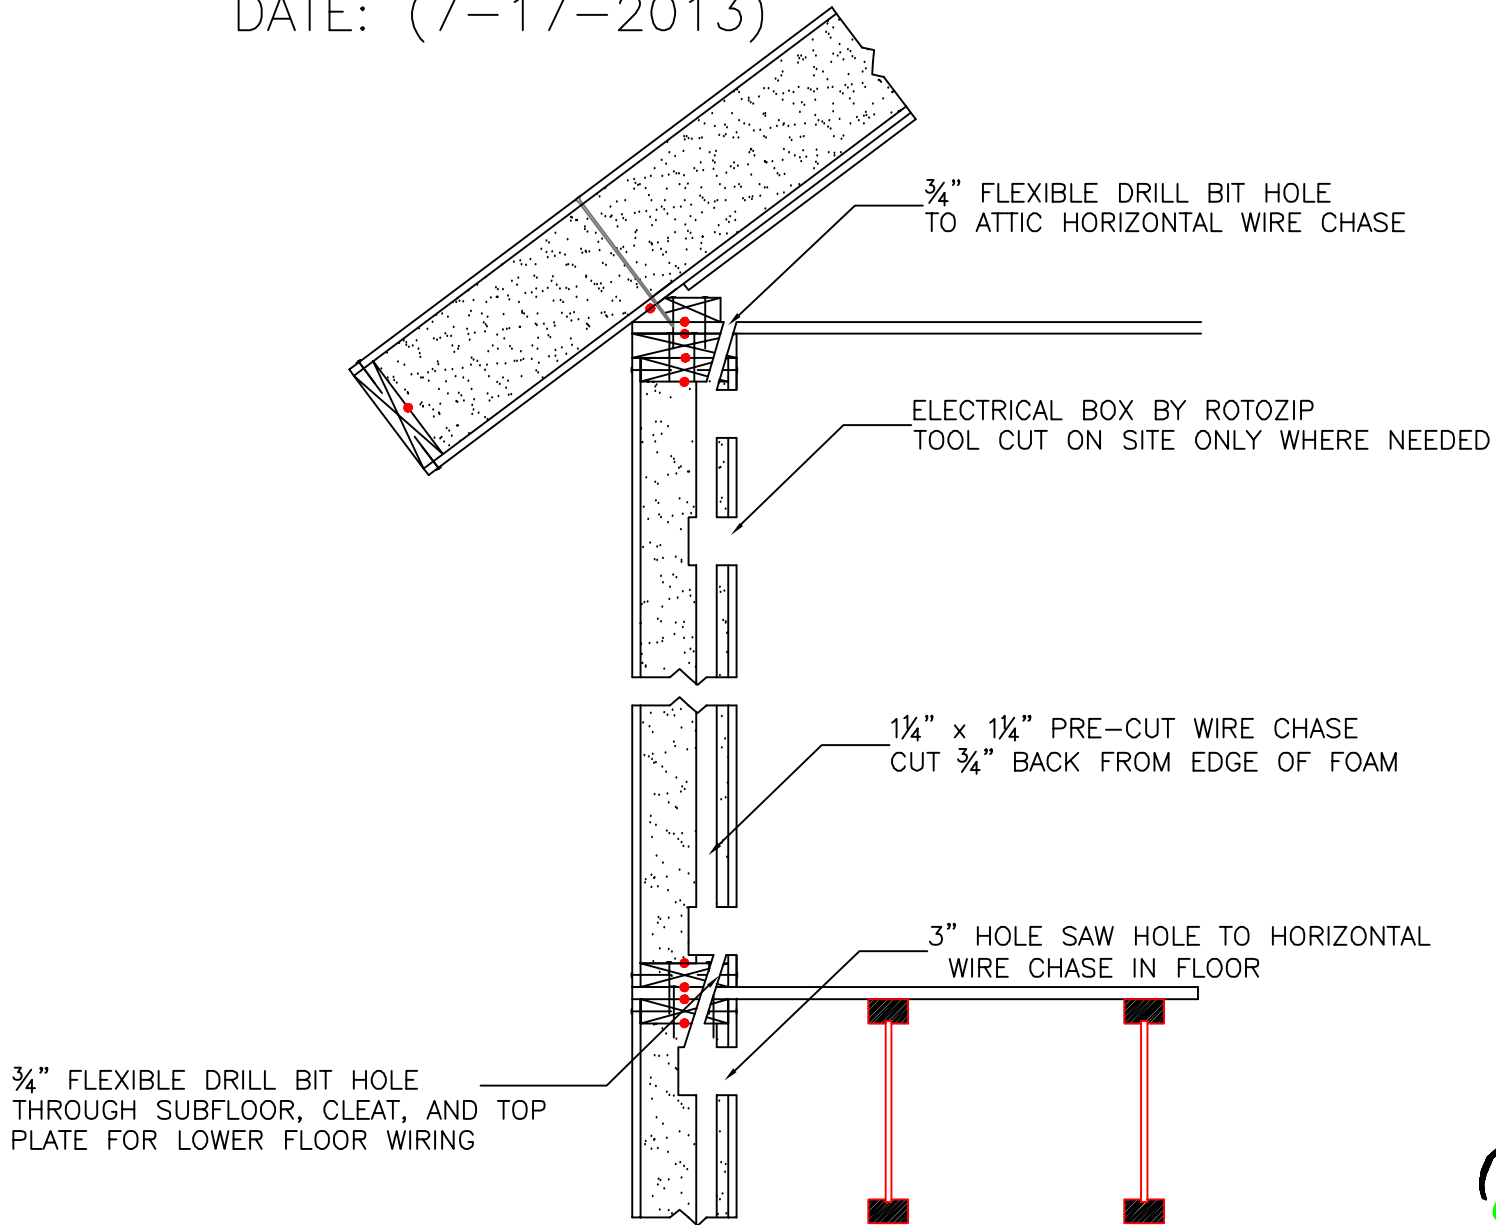

PRE-CUT WIRING DETAIL

DATE: (7-17-2013)

PRE-CUT WIRING DETAIL
SCALE: 1" = 1'-0"

Foard
P A N E L
i n c o r p o r a t e d
P.O. Box 185 , West Chesterfield , NH 03466
(603) 256 - 8800