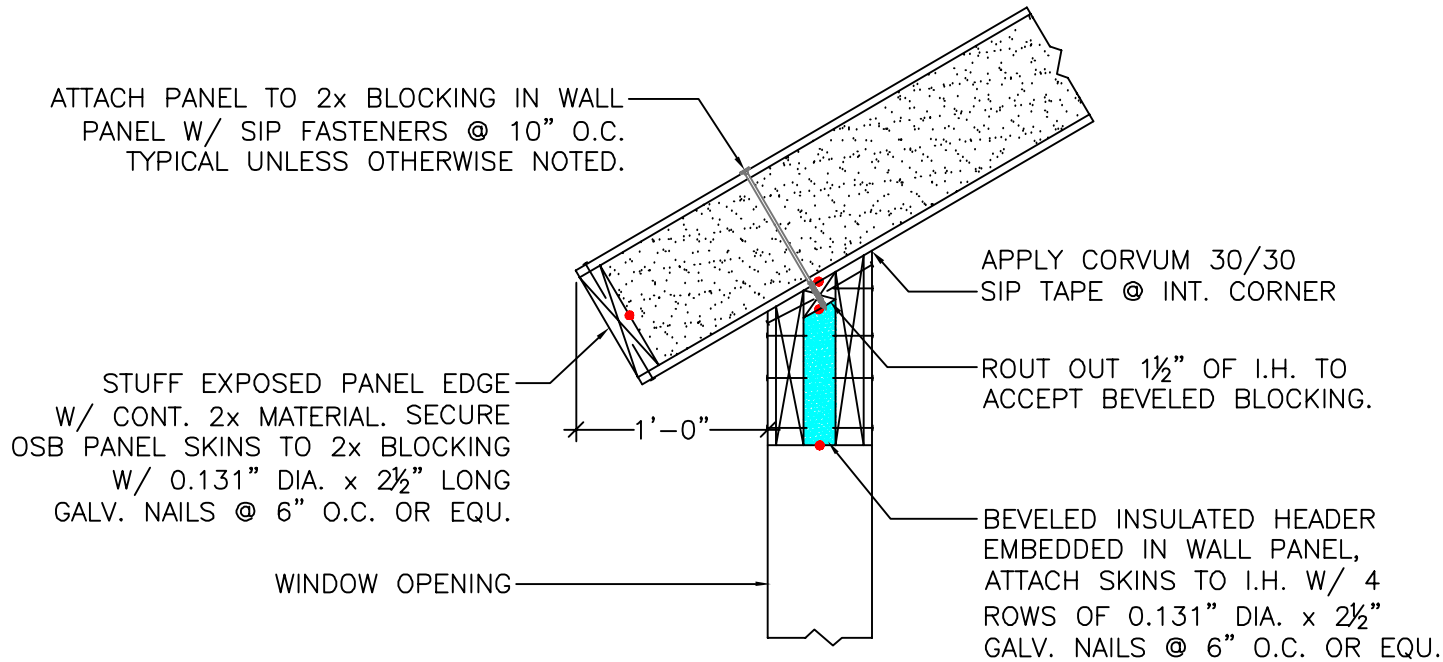

# ROUGH OPENING EDGE DETAIL W/ HEADER

NOTE: ALL RED DOTS - APPLY CONTINUOUS  
3/8" DIA. BEAD OF MASTIC SEALANT  
BETWEEN 2x MEMBER & PANEL FOAM.

PANEL ROUGH OPENING EDGE DETAIL W/ HEADER  
SCALE: 1" = 1'-0"